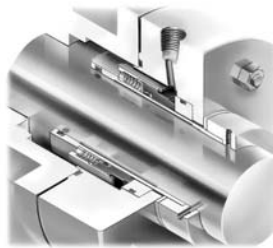

PUMP SHAFT SEAL OPTIONS

MECHANICAL SHAFT SEALS

Type 21

Type 8-1

Type 8B-1

Type 9

HYDRO-ERGOSEAL

Type 30

STANDARD PACKING OPTIONS

Teflon

One of the most versatile
packing available

Slade 3300G

Great with chemicals
& hydrocarbons

GRAFOIL®

An excellent high
temperature packing