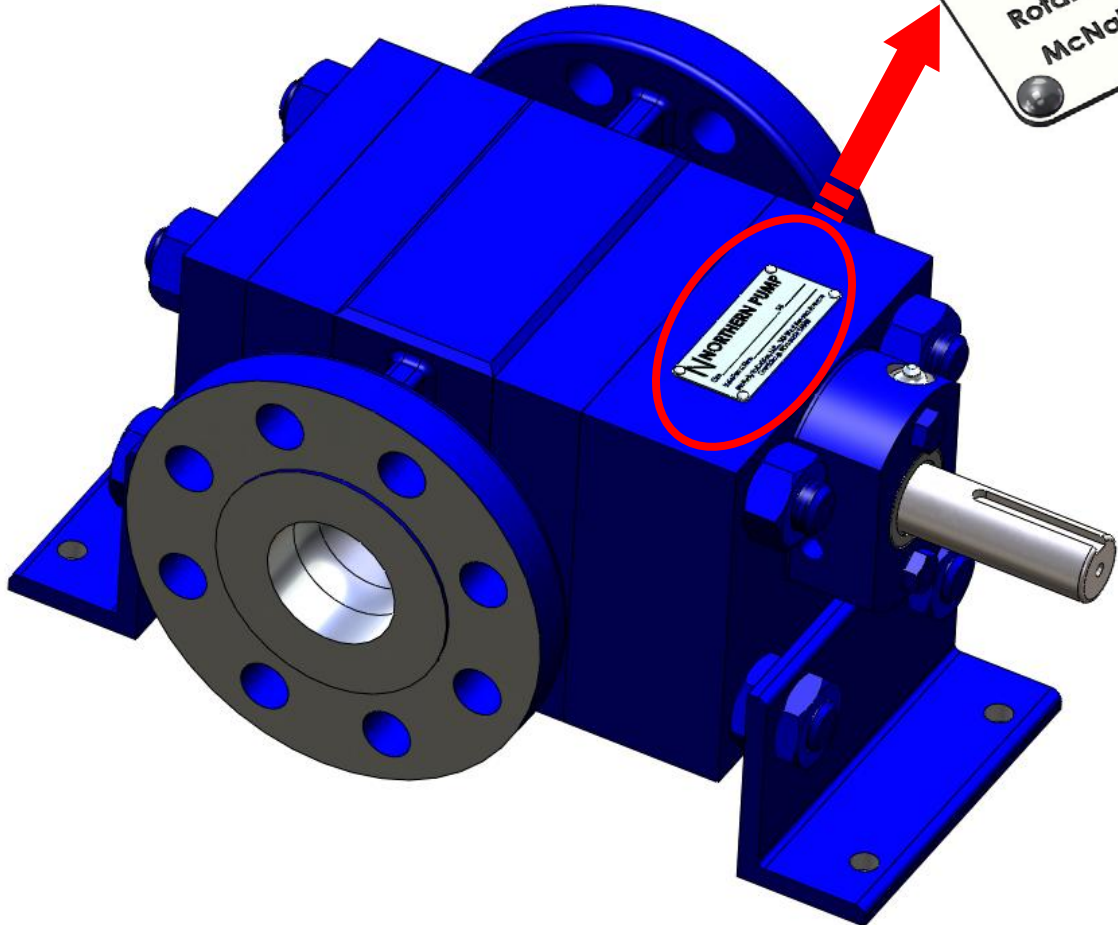

Pump Model Number

Pump Model Number
4678-25-C3840
6 to 12 numbers or letters

N **Northern® Pump**
Division of McNally Industries
(800) 366-1410
www.northern-pump.com