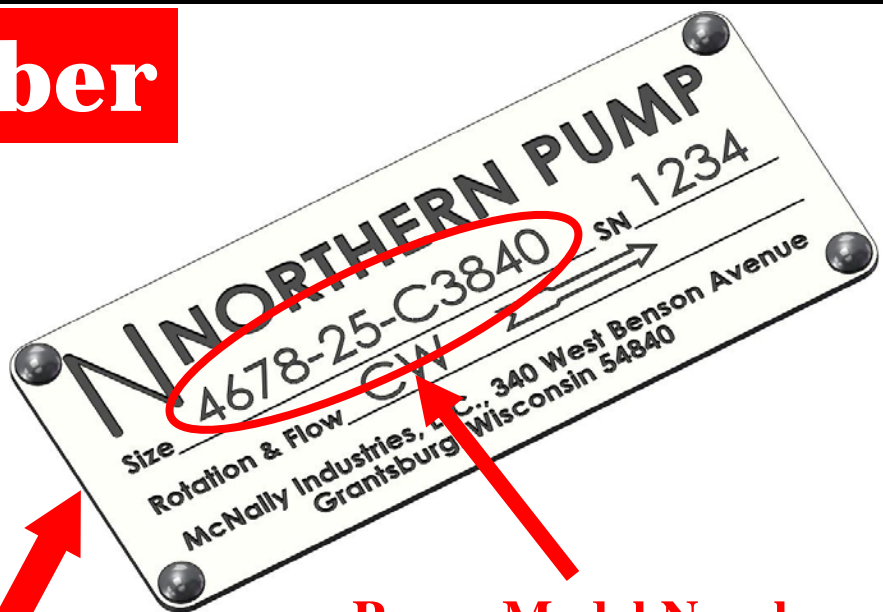

Pump Model Number

Pump Model Number
4678-25-C3840
6 to 12 numbers or letters

N **Northern® Pump**
Division of McNally Industries
(800) 366-1410
www.northern-pump.com