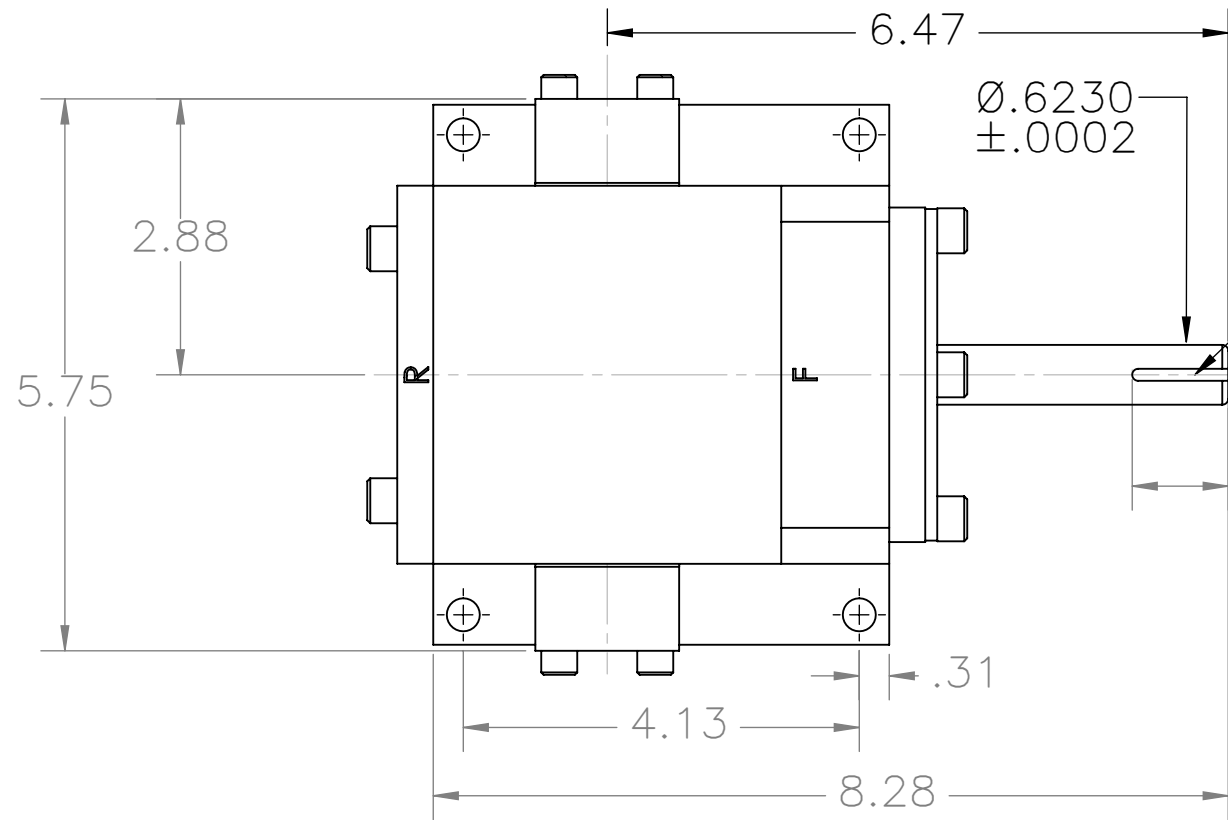

Ø.50 NPT
BOTH SIDES

.125 WIDE X .062
DEEP KEYWAY

**Designed for CW
Rotation only.**

NORTHERN® PUMP

McNALLY

McNALLY INDUSTRIES, LLC.

340 WEST BENSON AVE., GRANTSBURG, WI 54840 (715)463-8300

PUMP ASSEMBLY

NPC 5-10-15