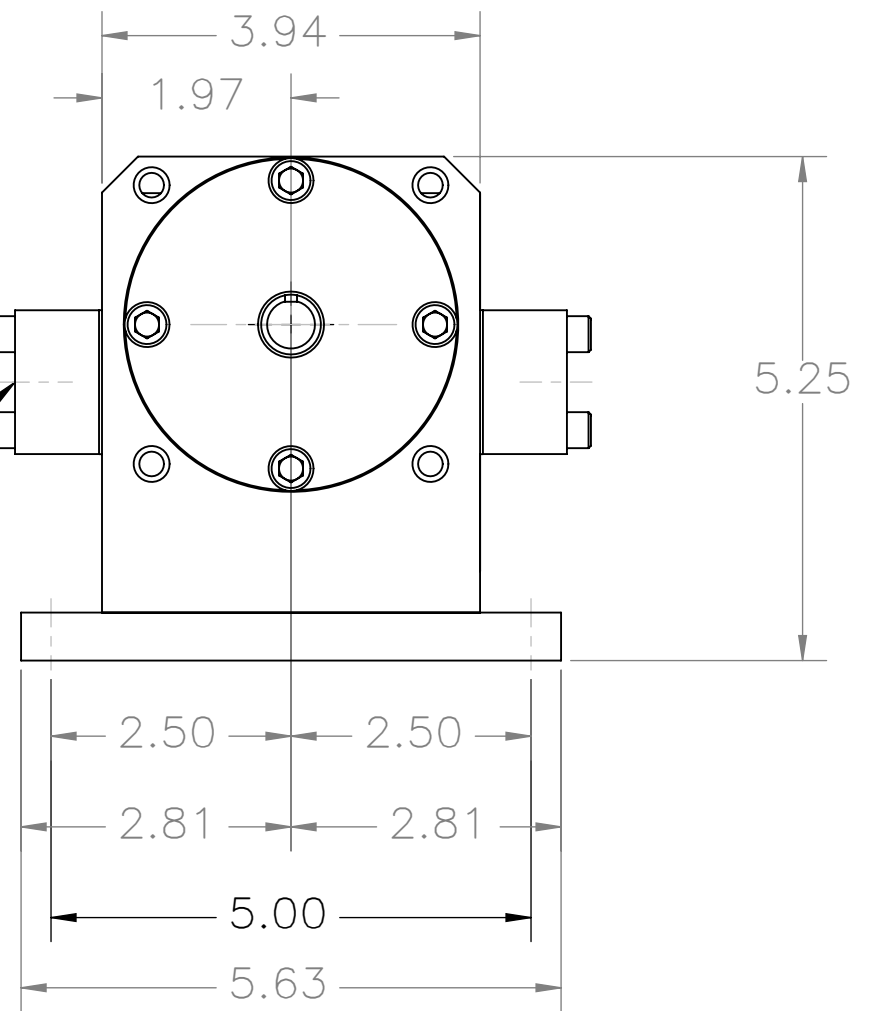

Ø.50 NPT
BOTH SIDES

.125 WIDE X .062
DEEP KEYWAY

**Designed for CW
Rotation only.**

NORTHERN® PUMP

McNALLY

McNALLY INDUSTRIES, LLC.

340 WEST BENSON AVE., GRANTSBURG, WI 54840 (715)463-8300

PUMP ASSEMBLY

NPC 5-10-15