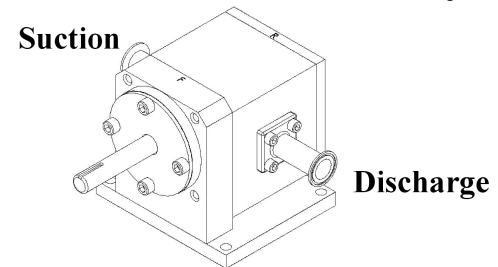

Ø.50 NPT
BOTH SIDES

.125 WIDE X .062
DEEP KEYWAY

**Designed for CW
Rotation only.**

NORTHERN® PUMP

McNALLY

McNALLY INDUSTRIES, LLC.

340 WEST BENSON AVE., GRANTSBURG, WI 54840 (715)463-8300

PUMP ASSEMBLY