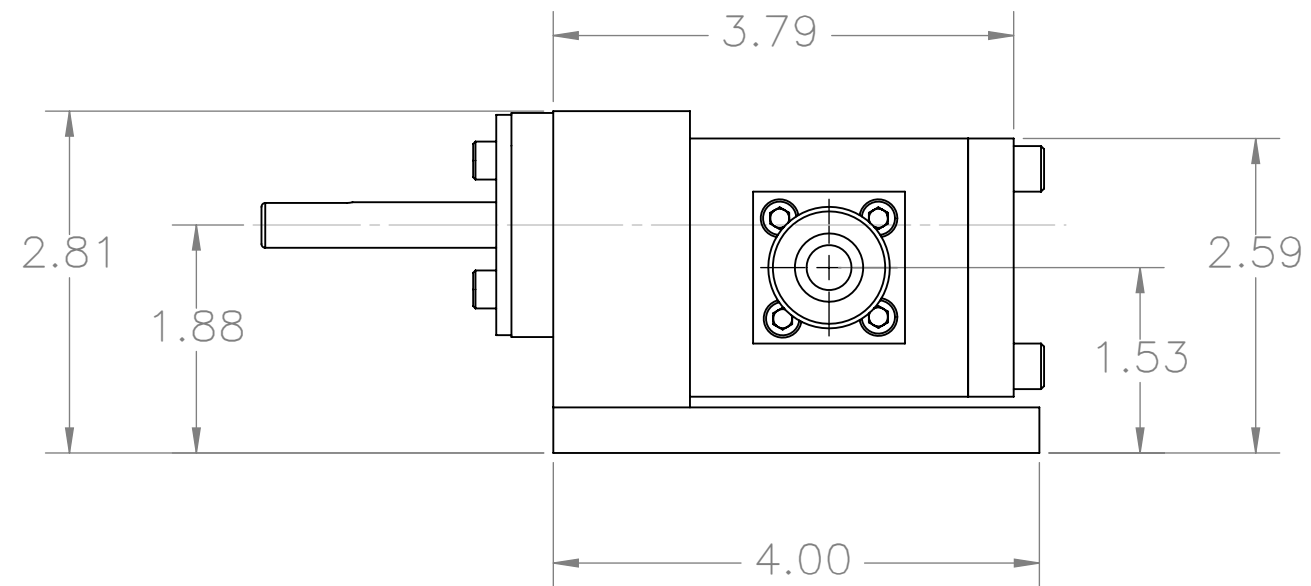

$\varnothing.50$ OD TUBE SIZE
 SANITARY FITTING
 2 PLACES

**Designed for CW
 Rotation only.**

NORTHERN® PUMP

McNALLY

McNALLY INDUSTRIES, LLC.

340 WEST BENSON AVE., GRANTSBURG, WI 54840 (715)463-8300

PUMP ASSEMBLY