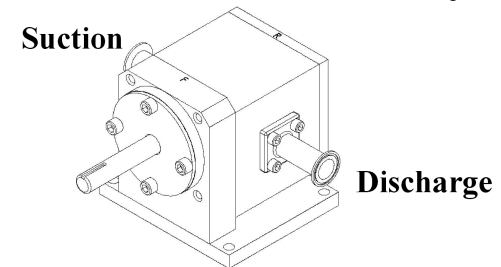

$\varnothing.50$ OD TUBE SIZE
 SANITARY FITTING
 2 PLACES

**Designed for CW
 Rotation only.**

NORTHERN® PUMP

McNALLY

McNALLY INDUSTRIES, LLC.

340 WEST BENSON AVE., GRANTSBURG, WI 54840 (715)463-8300

PUMP ASSEMBLY