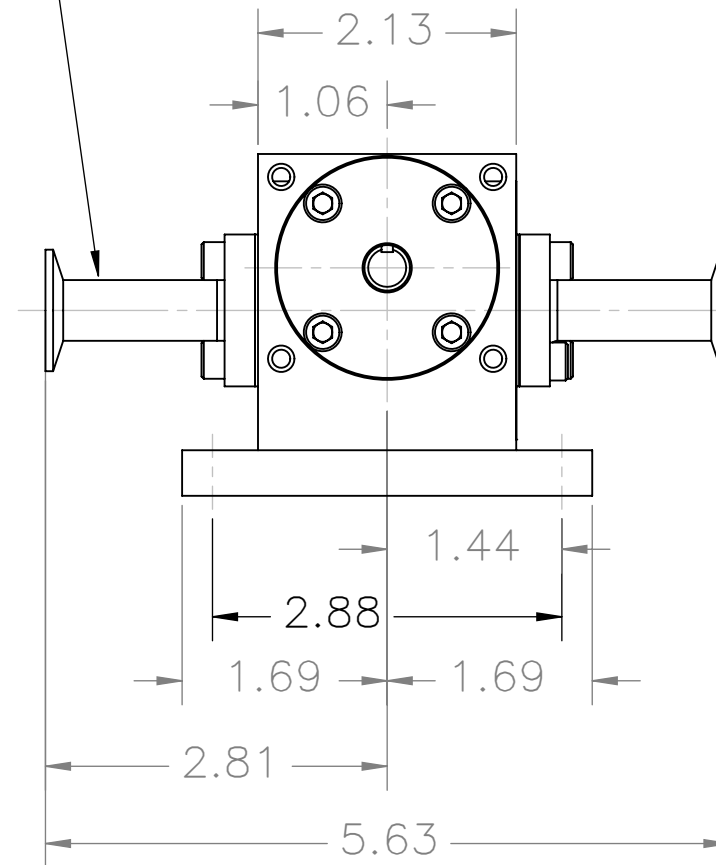

$\varnothing.50$ OD TUBE SIZE
 SANITARY FITTING
 2 PLACES

**Designed for CW
 Rotation only.**

NORTHERN® PUMP

McNALLY

McNALLY INDUSTRIES, LLC.

340 WEST BENSON AVE., GRANTSBURG, WI 54840 (715)463-8300

PUMP ASSEMBLY

NPC .5-1-3