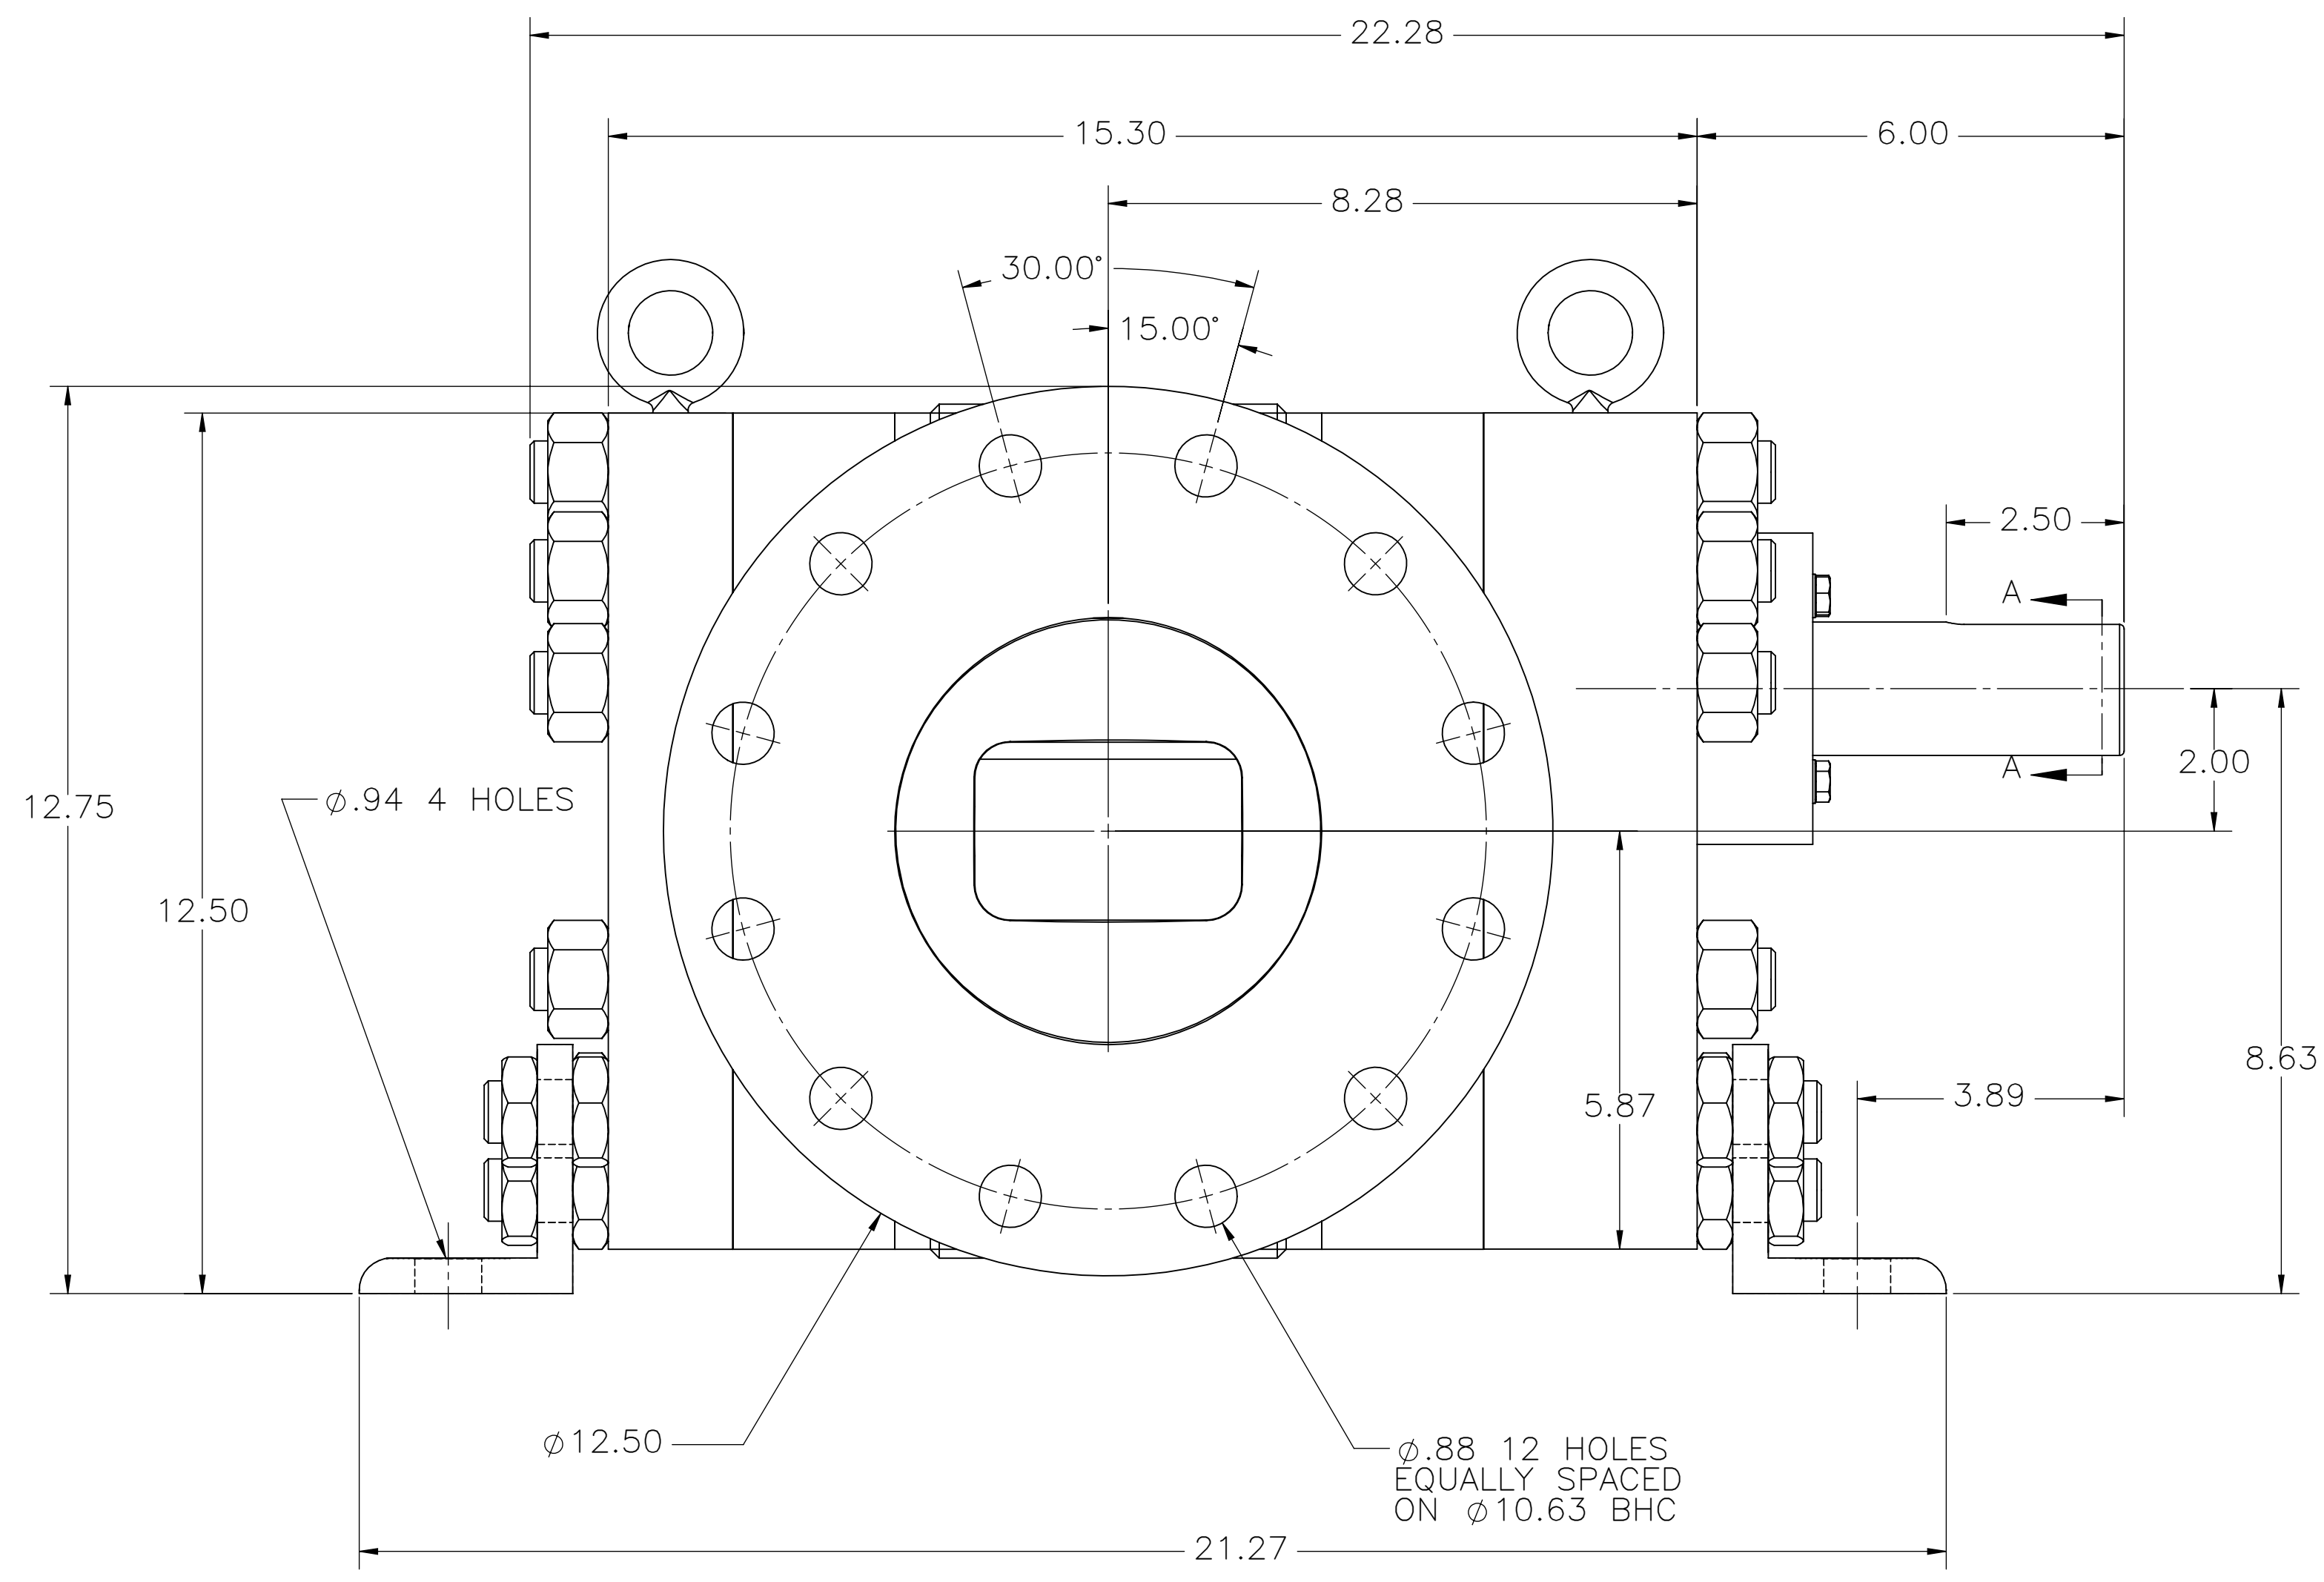

8 7 6 5 4 3 2 1

| REVISIONS |             |      |      |
|-----------|-------------|------|------|
| LTR       | DESCRIPTION | DATE | APVD |
|           |             |      |      |

**NORTHERN<sup>®</sup>**  
**PUMP**  
 MCNALLY INDUSTRIES  
 340 WEST BENSON AVE., GRANTSBURG, WI 54840 (715)463-8300

---

**PUMP ASSEMBLY**  
**4900-50**

---

SCALE: 1:2    ESTIMATED WEIGHT:    SHEET 1 OF 1

8 7 6 5 4 3 2 1