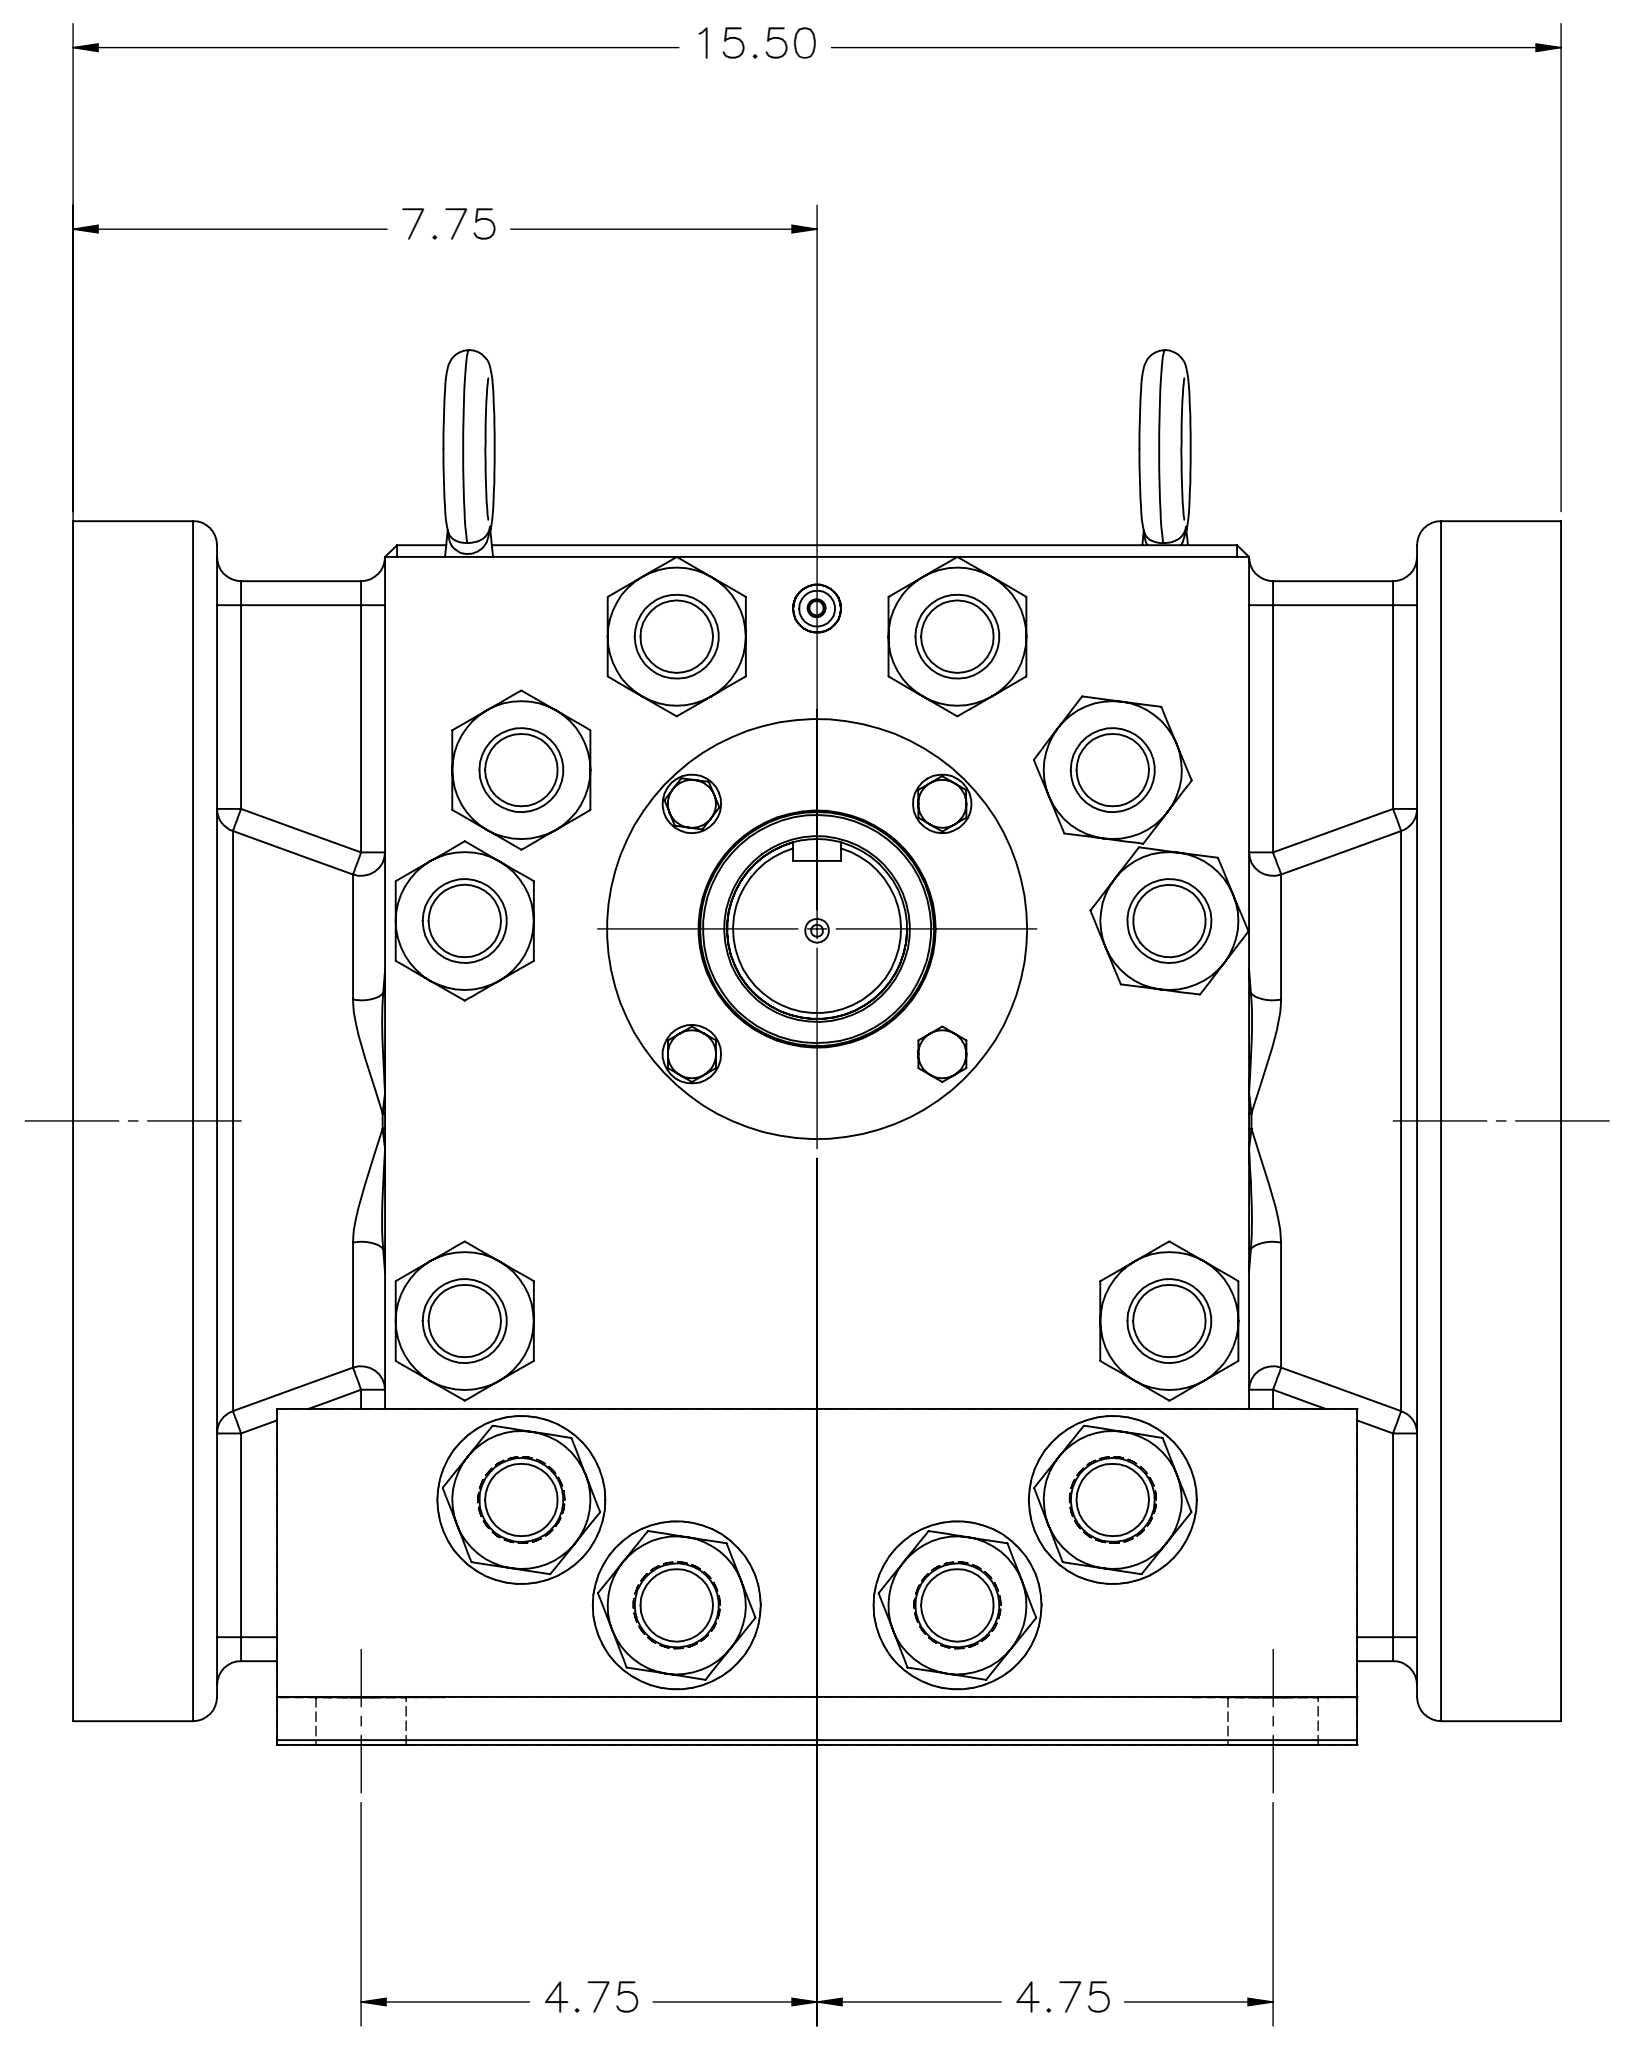

8 7 6 5 4 3 2 1

| REVISIONS |             |      |      |
|-----------|-------------|------|------|
| LTR       | DESCRIPTION | DATE | APVD |
|           |             |      |      |

**NORTHERN<sup>®</sup>**  
**PUMP**  
 MCNALLY INDUSTRIES  
 340 WEST BENSON AVE., GRANTSBURG, WI 54840 (715)463-8300

---

**PUMP ASSEMBLY**  
**4900-50**

---

SCALE: 1:2    ESTIMATED WEIGHT:    SHEET 1 OF 1

8 7 6 5 4 3 2 1