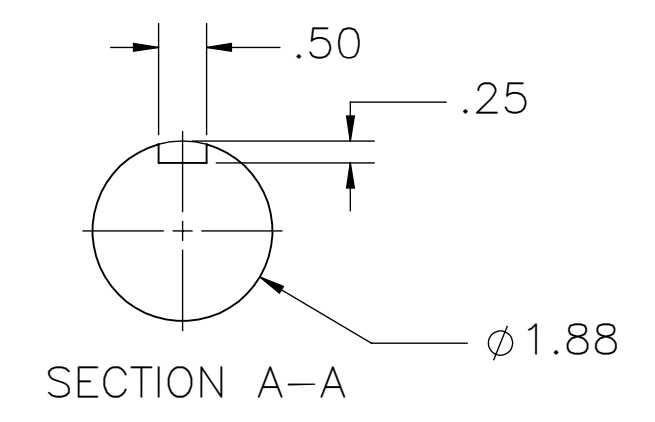

8 7 6 5 4 3 2 1

| REVISIONS |             |      |      |
|-----------|-------------|------|------|
| LTR       | DESCRIPTION | DATE | APVD |
|           |             |      |      |

**NORTHERN<sup>®</sup>**  
**PUMP**  
 MCNALLY INDUSTRIES  
 340 WEST BENSON AVE., GRANTSBURG, WI 54840 (715)463-8300

---

**PUMP ASSEMBLY**  
**4900-50**

---

SCALE: 1:2    ESTIMATED WEIGHT:    SHEET 1 OF 1

8 7 6 5 4 3 2 1