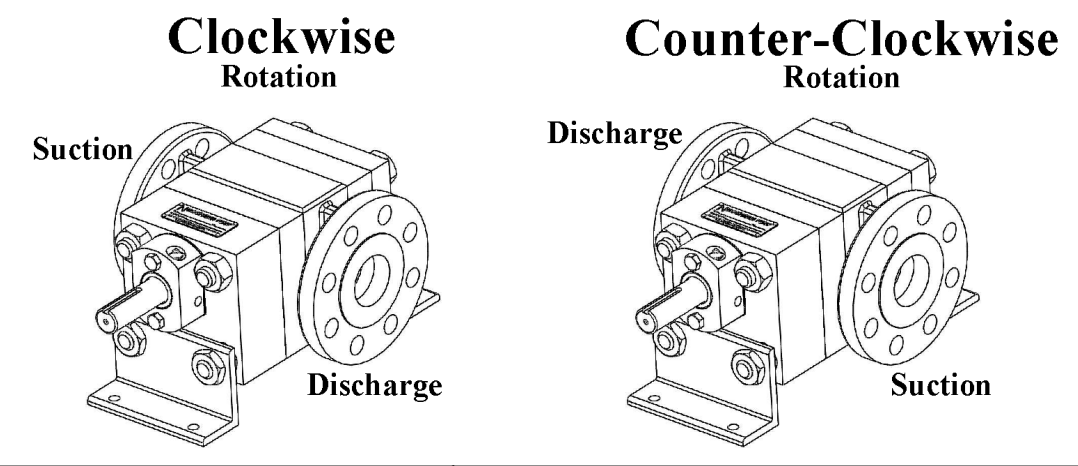

8 7 6 5 4 3 2 1

| REVISIONS |             |      |      |
|-----------|-------------|------|------|
| LTR       | DESCRIPTION | DATE | APVD |
|           |             |      |      |

**NORTHERN<sup>®</sup>**  
**PUMP**  
 MCNALLY INDUSTRIES  
 340 WEST BENSON AVE., GRANTSBURG, WI 54840 (715)463-8300

---

**PUMP ASSEMBLY**  
**4900-50**

---

SCALE: 1:2    ESTIMATED WEIGHT:    SHEET 1 OF 1

8 7 6 5 4 3 2 1