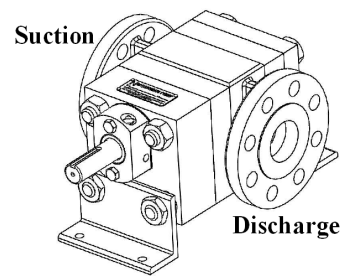

**Clockwise
Rotation**

**Counter-Clockwise
Rotation**

NORTHERN® PUMP

McNALLY INDUSTRIES, LLC.
340 WEST BENSON AVE., GRANTSBURG, WI 54840 (715)463-8300

PUMP ASSEMBLY

4800-50

SCALE: 1:3.5 ESTIMATED WEIGHT: SHEET 1 OF 1