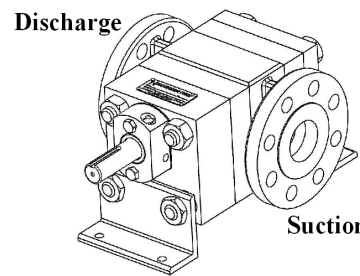

**Clockwise
Rotation**

**Counter-Clockwise
Rotation**

NORTHERN® PUMP

McNALLY INDUSTRIES, LLC.
340 WEST BENSON AVE., GRANTSBURG, WI 54840 (715)463-8300

PUMP ASSEMBLY

4800-50

SCALE: 1:3.5 ESTIMATED WEIGHT: SHEET 1 OF 1