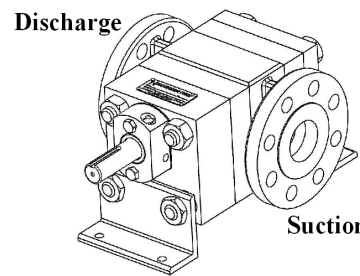

**Clockwise
Rotation**

**Counter-Clockwise
Rotation**

NORTHERN® PUMP

McNALLY INDUSTRIES, LLC.
340 WEST BENSON AVE., GRANTSBURG, WI 54840 (715)463-8300

PUMP ASSEMBLY

4800-30

SCALE: 1:3.5 ESTIMATED WEIGHT: SHEET 1 OF 1