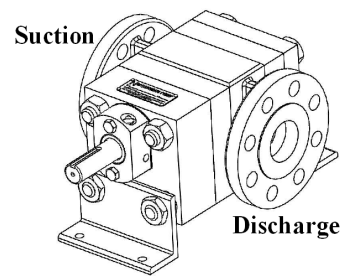

**Clockwise
Rotation**

**Counter-Clockwise
Rotation**

NORTHERN® PUMP

McNALLY INDUSTRIES, LLC.
340 WEST BENSON AVE., GRANTSBURG, WI 54840 (715)463-8300

PUMP ASSEMBLY

4800-30

SCALE: 1:3.5 ESTIMATED WEIGHT: SHEET 1 OF 1