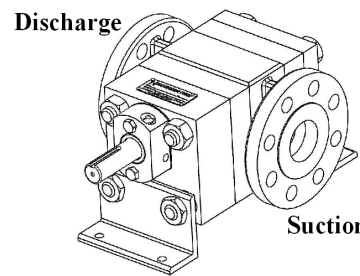

**Clockwise  
Rotation**

**Counter-Clockwise  
Rotation**

**NORTHERN® PUMP**

McNALLY INDUSTRIES, LLC.  
340 WEST BENSON AVE., GRANTSBURG, WI 54840 (715)463-8300

**PUMP ASSEMBLY**

**4800-20**

SCALE: 1:3.5      ESTIMATED WEIGHT:      SHEET 1 OF 1