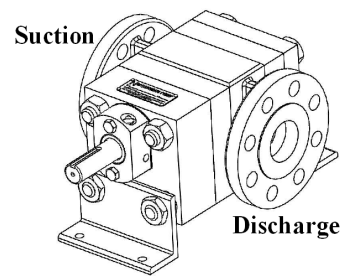

**Clockwise  
Rotation**

**Counter-Clockwise  
Rotation**

**NORTHERN® PUMP**

McNALLY INDUSTRIES, LLC.  
340 WEST BENSON AVE., GRANTSBURG, WI 54840 (715)463-8300

**PUMP ASSEMBLY**

**4800-20**

SCALE: 1:3.5      ESTIMATED WEIGHT:      SHEET 1 OF 1