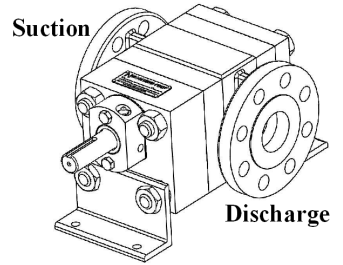

1.50 NPT
BOTH SIDES

Ø.75 STUDS

Ø.9970
±.0002

Ø.41
4 HOLES

Clockwise
Rotation

Counter-Clockwise
Rotation

NORTHERN® PUMP

McNALLY