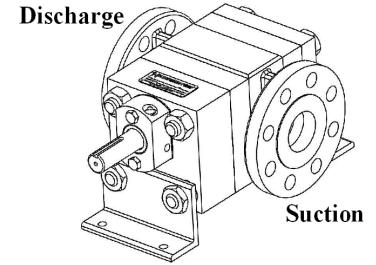

1.50 NPT
BOTH SIDES

Ø.75 STUDS

Ø.9970
±.0002

Ø.41
4 HOLES

Clockwise
Rotation

Counter-Clockwise
Rotation

NORTHERN® PUMP

McNALLY