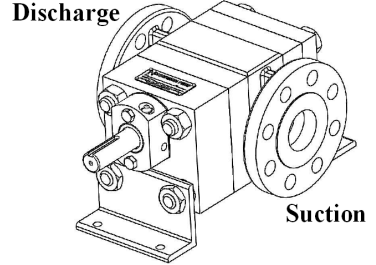

Ø.75 STUDS

Ø.9970 ±.0002

Clockwise
Rotation

Counter-Clockwise
Rotation

NORTHERN® PUMP

McNALLY
McNALLY INDUSTRIES, LLC.

340 WEST BENSON AVE., GRANTSBURG, WI 54840 (715)463-8300

PUMP ASSEMBLY

4600-15

SCALE: 1:2

ESTIMATED WEIGHT:

SHEET 1 OF 1