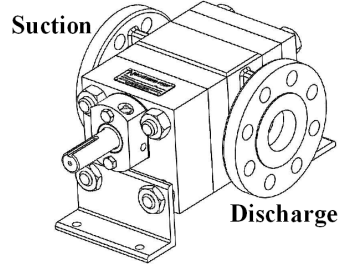

Ø.75 STUDS

Ø.9970 ±.0002

Clockwise
Rotation

Counter-Clockwise
Rotation

NORTHERN® PUMP

McNALLY
McNALLY INDUSTRIES, LLC.

340 WEST BENSON AVE., GRANTSBURG, WI 54840 (715)463-8300

PUMP ASSEMBLY

4600-15

SCALE: 1:2

ESTIMATED WEIGHT:

SHEET 1 OF 1