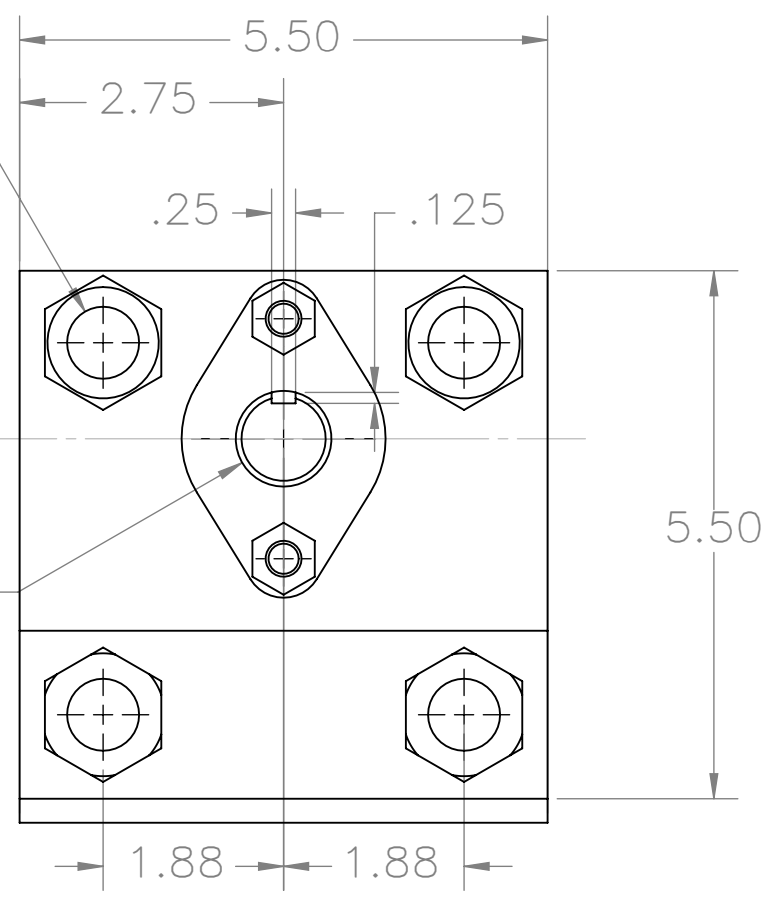

Ø.75 STUDS

Ø.9970 ±.0002

Clockwise
Rotation

Counter-Clockwise
Rotation

NORTHERN® PUMP

McNALLY
McNALLY INDUSTRIES, LLC.

340 WEST BENSON AVE., GRANTSBURG, WI 54840 (715)463-8300

PUMP ASSEMBLY

4600-15

SCALE: 1:2

ESTIMATED WEIGHT:

SHEET 1 OF 1