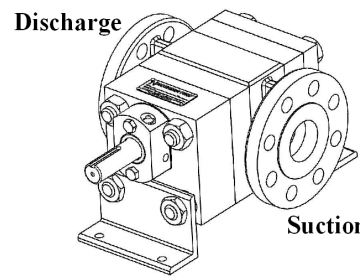

**Clockwise
Rotation**

**Counter-Clockwise
Rotation**

NORTHERN® PUMP

McNALLY INDUSTRIES, LLC.
340 WEST BENSON AVE., GRANTSBURG, WI 54840 (715)463-8300

PUMP ASSEMBLY

4500-30

SCALE: 1:2 ESTIMATED WEIGHT: SHEET 1 OF 1