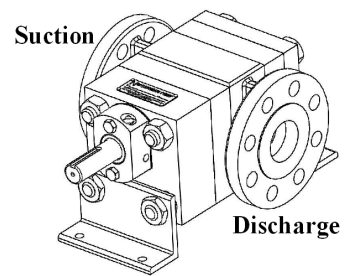

**Clockwise
Rotation**

**Counter-Clockwise
Rotation**

NORTHERN® PUMP

McNALLY INDUSTRIES, LLC.
340 WEST BENSON AVE., GRANTSBURG, WI 54840 (715)463-8300

PUMP ASSEMBLY

4500-30

SCALE: 1:2 ESTIMATED WEIGHT: SHEET 1 OF 1