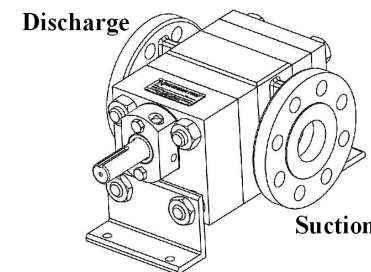

**Clockwise
Rotation**

**Counter-Clockwise
Rotation**

NORTHERN® PUMP

McNALLY

McNALLY INDUSTRIES, LLC.

340 WEST BENSON AVE., GRANTSBURG, WI 54840 (715)463-8300

PUMP ASSEMBLY

4500-20

SCALE: 1:2

ESTIMATED WEIGHT:

SHEET 1 OF 1