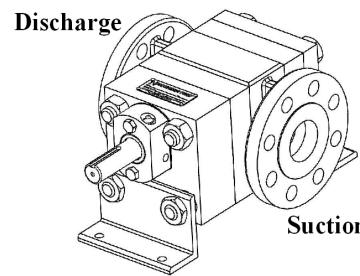

**Clockwise
Rotation**

**Counter-Clockwise
Rotation**

NORTHERN® PUMP

McNALLY
McNALLY INDUSTRIES, LLC.
340 WEST BENSON AVE., GRANTSBURG, WI 54840 (715)463-8300

PUMP ASSEMBLY

4500-07

SCALE: 1:2 ESTIMATED WEIGHT: SHEET 1 OF 1