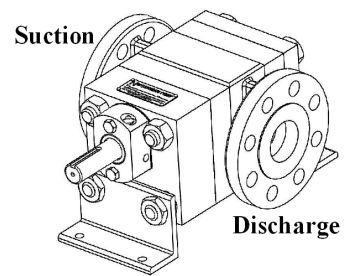

**Clockwise
Rotation**

**Counter-Clockwise
Rotation**

NORTHERN® PUMP

McNALLY
McNALLY INDUSTRIES, LLC.
340 WEST BENSON AVE., GRANTSBURG, WI 54840 (715)463-8300

PUMP ASSEMBLY

4500-07

SCALE: 1:2 ESTIMATED WEIGHT: SHEET 1 OF 1