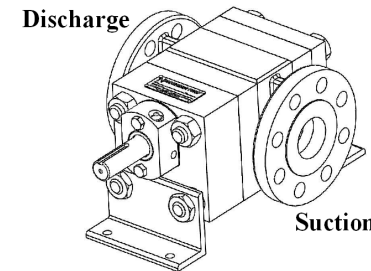

**Clockwise
Rotation**

**Counter-Clockwise
Rotation**

NORTHERN® PUMP

McNALLY

McNALLY INDUSTRIES, LLC.

340 WEST BENSON AVE., GRANTSBURG, WI 54840 (715)463-8300

PUMP ASSEMBLY

4400-15

SCALE: 1:2

ESTIMATED WEIGHT:

SHEET 1 OF 1