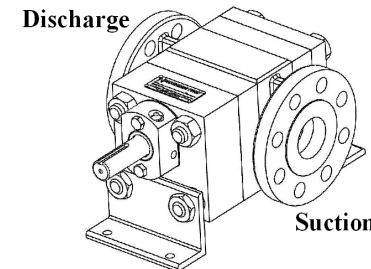

**Clockwise
Rotation**

**Counter-Clockwise
Rotation**

NORTHERN® PUMP

McNALLY

McNALLY INDUSTRIES, LLC.

340 WEST BENSON AVE., GRANTSBURG, WI 54840 (715)463-8300

PUMP ASSEMBLY

4400-05

SCALE: 1:2

ESTIMATED WEIGHT:

SHEET 1 OF 1