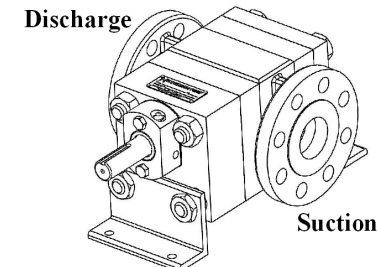

Ø.38 DIA OF STUD

**Clockwise**  
Rotation

**Counter-Clockwise**  
Rotation

**NORTHERN® PUMP**

McNALLY INDUSTRIES, LLC.

340 WEST BENSON AVE., GRANTSBURG, WI 54840 (715)463-8300

**PUMP ASSEMBLY**

**4300-08**

SCALE: 1:1

ESTIMATED WEIGHT:

SHEET 1 OF 1