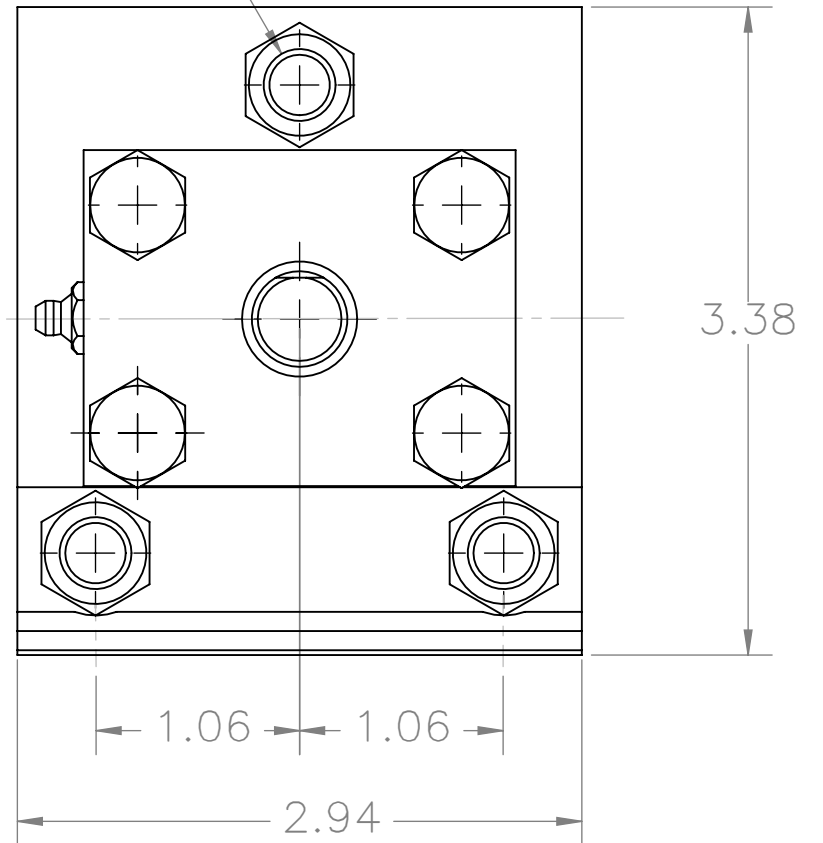

Ø.38 DIA OF STUD

**Clockwise**  
Rotation

**Counter-Clockwise**  
Rotation

**NORTHERN® PUMP**

McNALLY INDUSTRIES, LLC.

340 WEST BENSON AVE., GRANTSBURG, WI 54840 (715)463-8300

**PUMP ASSEMBLY**

**4300-08**

SCALE: 1:1

ESTIMATED WEIGHT:

SHEET 1 OF 1