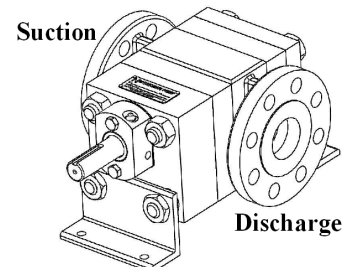

Ø.38 DIA OF STUD

**Clockwise**  
Rotation

**Counter-Clockwise**  
Rotation

**NORTHERN® PUMP**

McNALLY INDUSTRIES, LLC.

340 WEST BENSON AVE., GRANTSBURG, WI 54840 (715)463-8300

**PUMP ASSEMBLY**

**4300-08**

SCALE: 1:1

ESTIMATED WEIGHT:

SHEET 1 OF 1