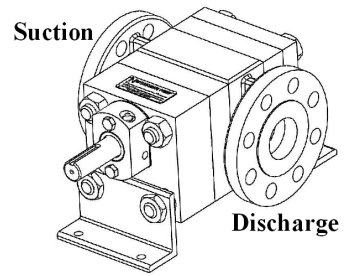

Ø.38 DIA OF STUD

**Clockwise Rotation**

**Counter-Clockwise Rotation**

**NORTHERN® PUMP**

**McNALLY**

McNALLY INDUSTRIES, LLC.

340 WEST BENSON AVE., GRANTSBURG, WI 54840 (715)463-8300

**PUMP ASSEMBLY**

**4300-06**

SCALE: 1:1

ESTIMATED WEIGHT:

SHEET 1 OF 1