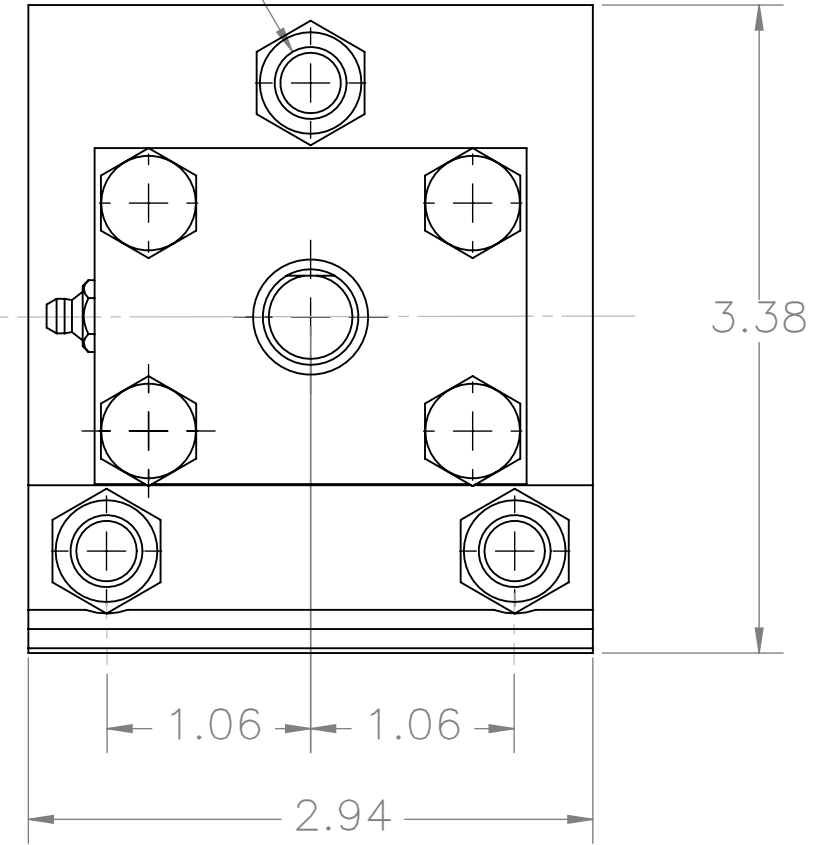

Ø.38 DIA OF STUD

**Clockwise Rotation**

**Counter-Clockwise Rotation**

**NORTHERN® PUMP**

**McNALLY**

McNALLY INDUSTRIES, LLC.

340 WEST BENSON AVE., GRANTSBURG, WI 54840 (715)463-8300

**PUMP ASSEMBLY**

**4300-06**

SCALE: 1:1

ESTIMATED WEIGHT:

SHEET 1 OF 1