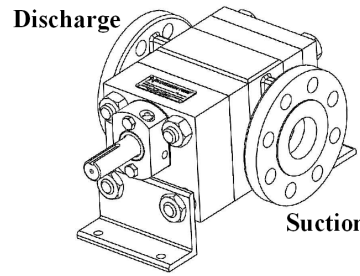

Ø.38 DIA OF STUD

**Clockwise Rotation**

**Counter-Clockwise Rotation**

**NORTHERN® PUMP**

**McNALLY**

McNALLY INDUSTRIES, LLC.

340 WEST BENSON AVE., GRANTSBURG, WI 54840 (715)463-8300

**PUMP ASSEMBLY**

**4300-06**

SCALE: 1:1

ESTIMATED WEIGHT:

SHEET 1 OF 1